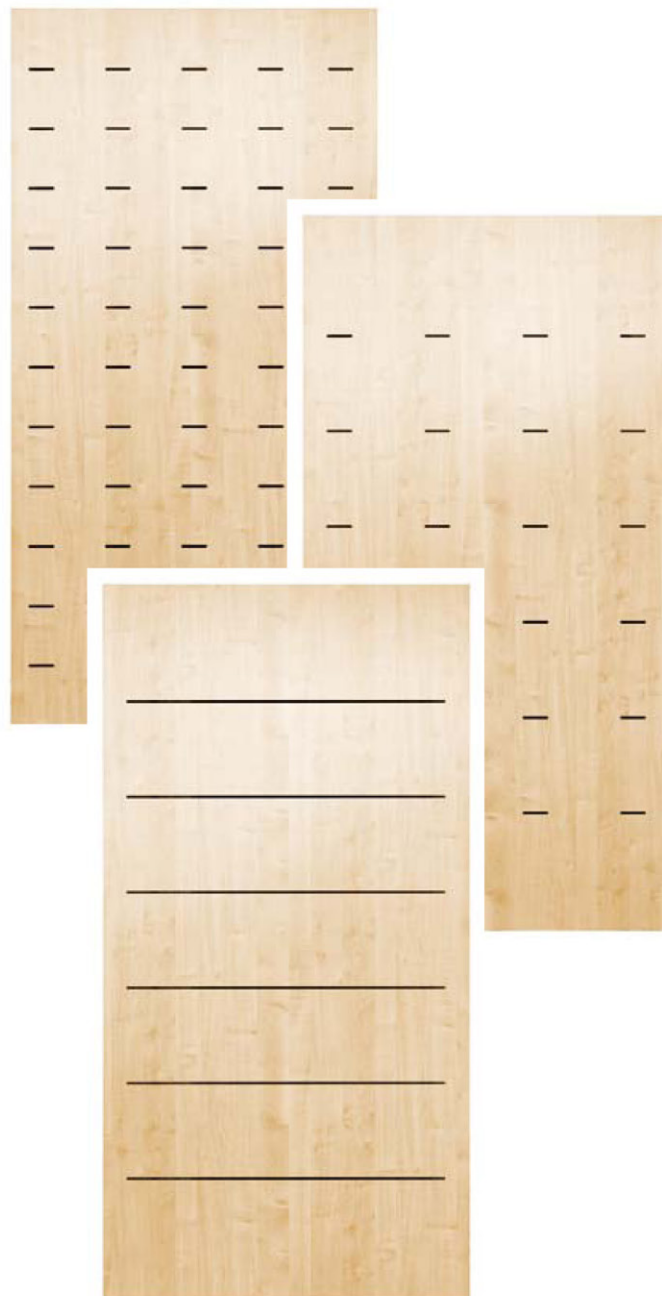

### Illuminated Spacewall GROOVE

Through the smooth LED illumination of the grooves you generate a flowing, high-tech look that catches the eye!

# GROOVE

### Misure standard:

Lunghezza	1200mm
Altezza	2400mm
Distanza asole	200mm
Spaziatura verticale	200mm
Margine (destro e sinistro)	100mm
Distanza sezione in altezza e base	200mm
Misura asola	75 x 8mm

### Standard specifications:

Width	1200mm
Height	2400mm
Horiz. spacing	200mm
Vert. spacing	200mm
Margin (right and left)	100mm
Head and base section	200mm
Groove measure	75 x 8mm