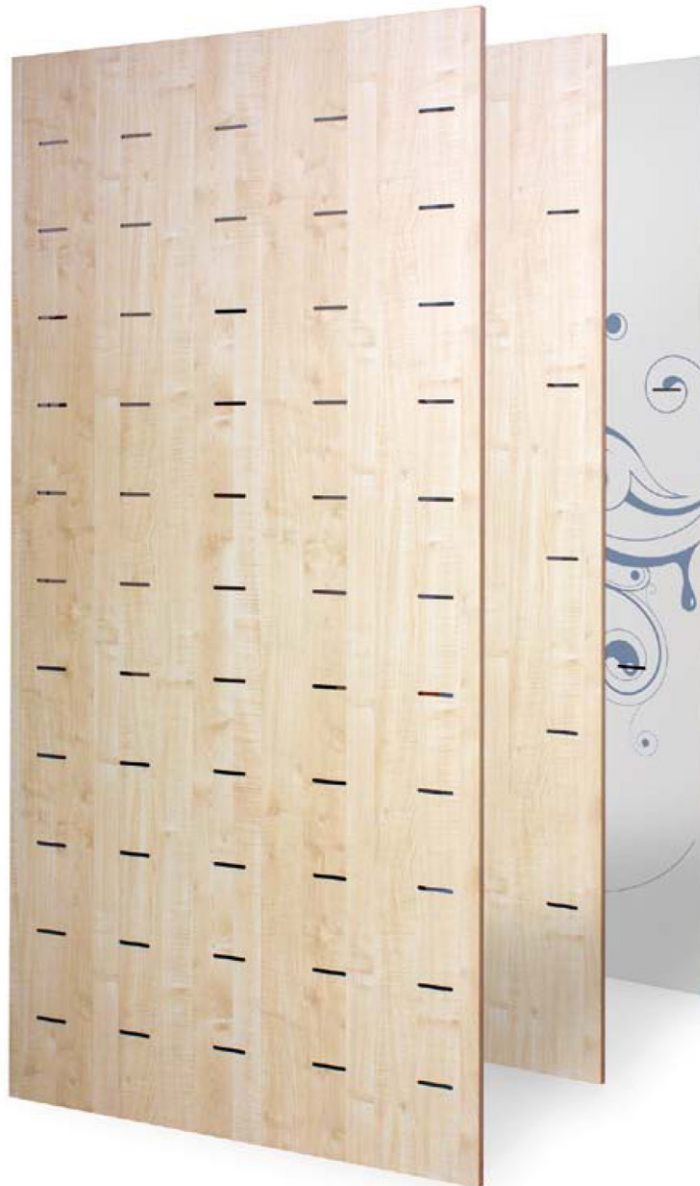

Facilmente manovrabili, potete disegnare e fare realizzare a piacimento la vostra parete espositiva.

Spacewall GROOVE è disponibile in tutte le finiture standard Spacewall e anche finiture a richiesta.

Simple construction - new design possibilities

With the new Spacewall GROOVE walls your Shop layout can be designed even more flexible.

Freely definable gaps, lengths and positions let you create the wall exactly according to your imagination. Moreover, GROOVE walls are exceptionally easy to handle.

You get Spacewall GROOVE walls in all our stock decors and other decors from all manufactures.